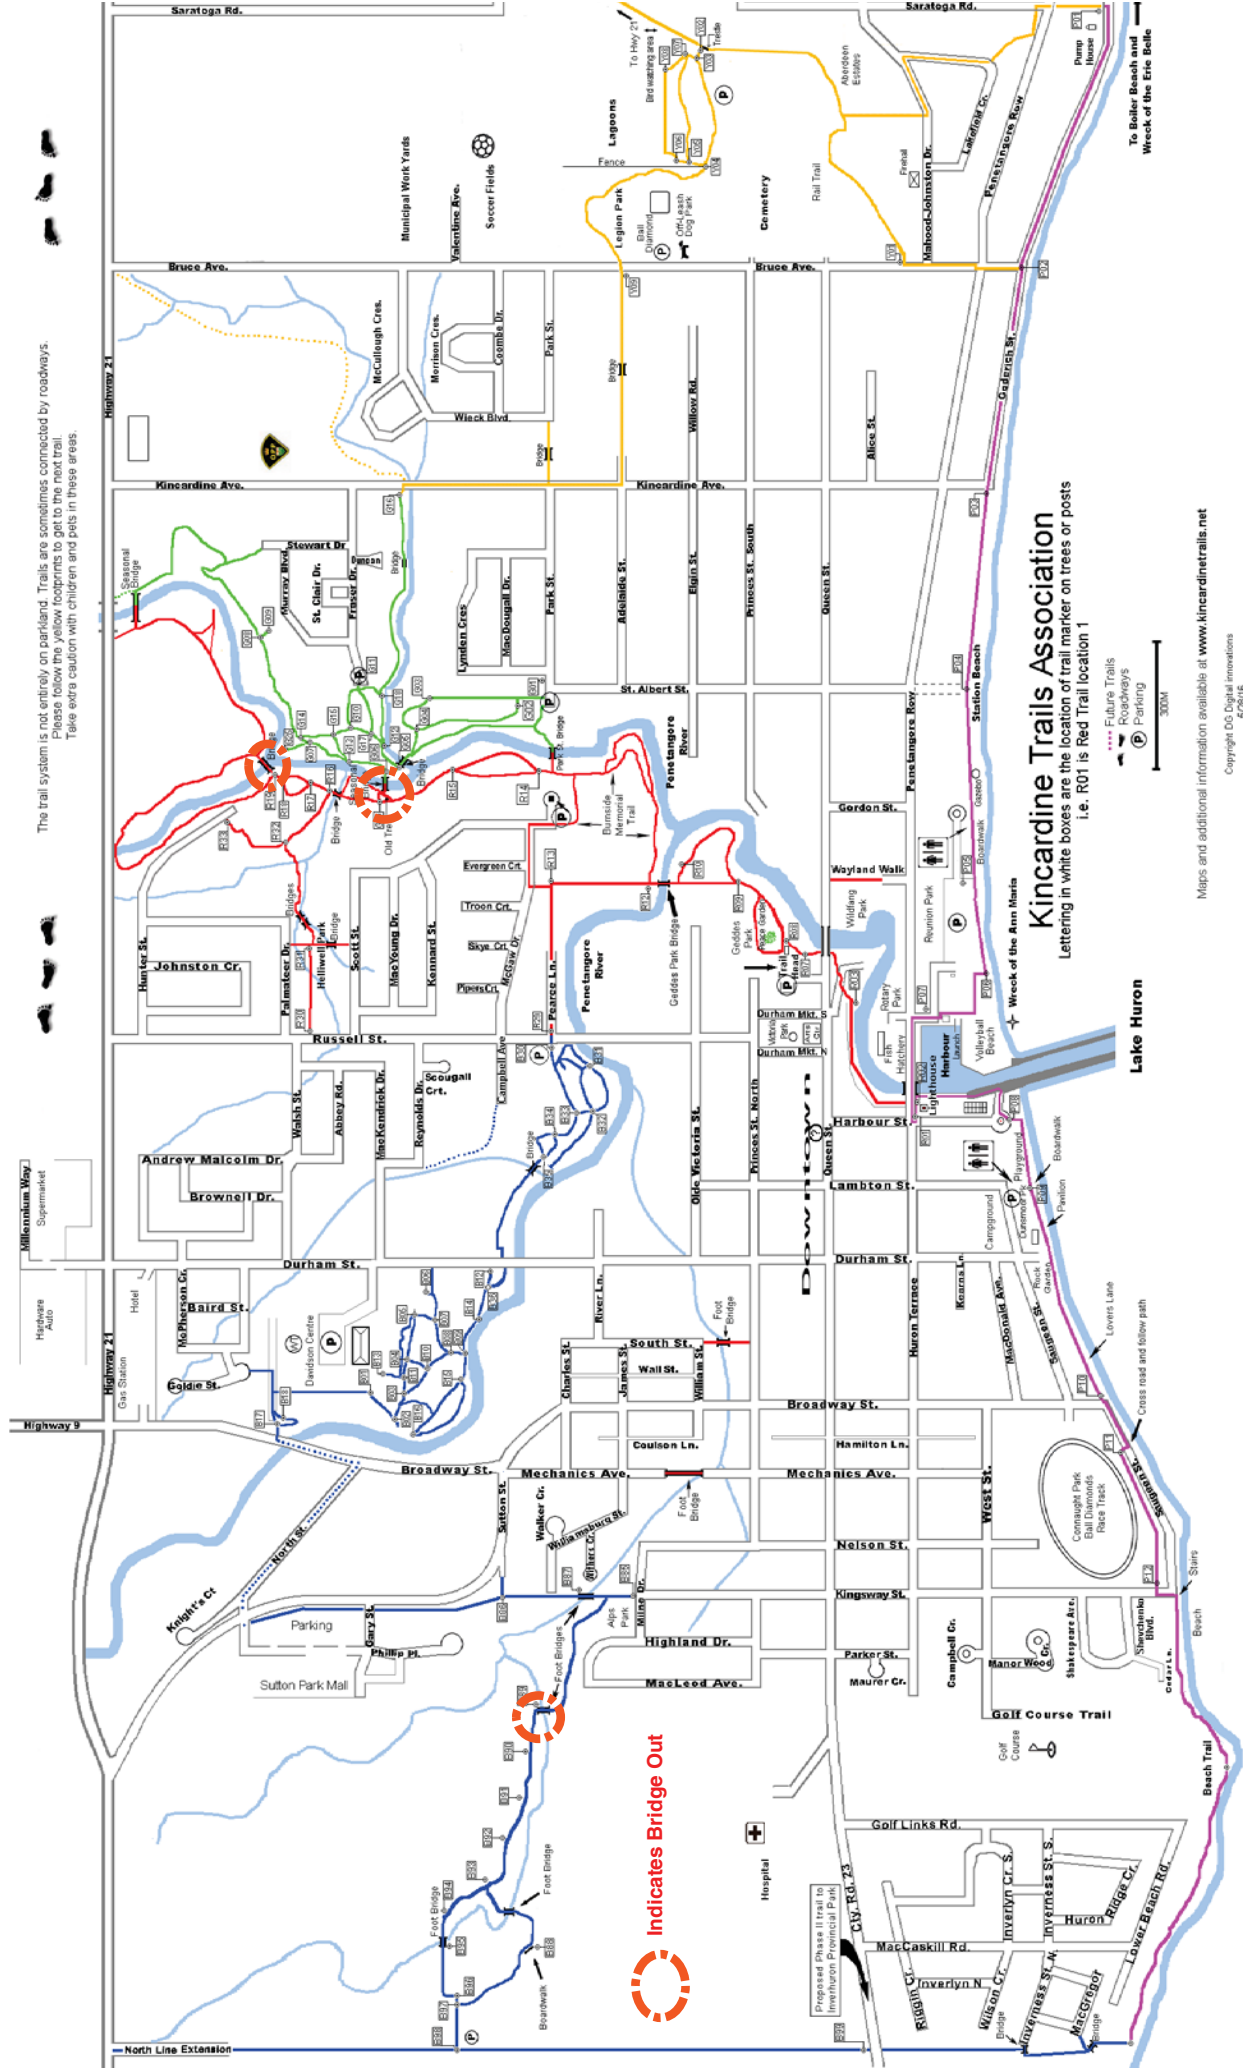

The trail system is not entirely on parkland. Trails are sometimes connected by roadways.  
 Please follow the yellow footprints to get to the next trail.  
 Take extra caution with children and pets in these areas.

# Kincardine Trails Association

Lettering in white boxes are the location of trail marker on trees or posts  
 i.e. R01 is Red Trail location 1

- Fading Trails
- Roadways
- Parking

Maps and additional information available at [www.kincardinetrails.net](http://www.kincardinetrails.net)  
 Copyright DC Digital Innovations  
 5/26/16

Indicates Bridge Out